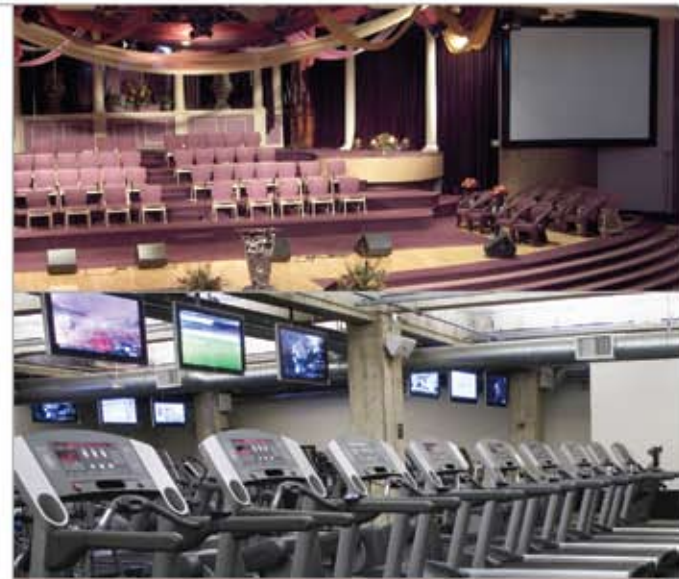

System Components

Digital Signage Systems typically consist of four key components:

1. **Source** – Content is driven from a PC, DVD player, TV tuner, or other audio/video input.

2. **Distribution** – Audio/Video signals are delivered by a combination of transmitters, extenders, splitters, and remote receivers.

3. **Connectivity** – Signals are carried by VGA, DVI, HDMI™, Cat5, Coax, and/or other appropriate cables and connectors that link all system components.

4. **Display** – Content is presented via a combination of projection, plasma, LCD, and CRT displays.