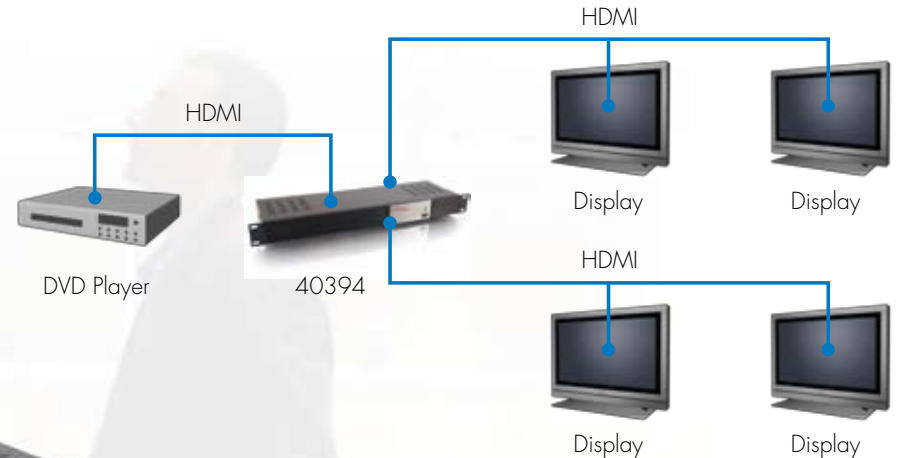

Audio/Video Distribution Amplifiers

Use to distribute a single audio/video device to multiple locations

Along with a good video source, well-assembled cables and quality display devices, a good audio/video distribution system requires a high-performance distribution amplifier. The Audio/Video Distribution Amplifiers from TruLink are specifically designed to deliver the high-quality video and sound that customers demand and expect. Unity gain ensures that the output signal is virtually identical to the input signal. Cable runs up to 150 feet are not a problem and multiple amplifiers can be daisy-chained together for a nearly unlimited number of display connections. These distribution amplifiers are ideal for all home theater, boardroom, nightclub, sports-bar and school applications. The uses are endless!

Item#	Description	MSRP
40394	TruLink 4-Output Video/Stereo Audio - 1RU	$99.99
40395	TruLink 7-Output Video/Stereo Audio - 1RU	$129.99
40396	TruLink 4-Output Video/S-Video/Stereo Audio - 1RU	$149.99
40397	TruLink 4-Output Component Video/Stereo Audio - 1RU	$199.99
40398	TruLink 9-Output Component Video/Stereo Audio - 2RU	$299.99
40399	TruLink 5-Output Video/Stereo Audio, Component Video plus S/PDIF - 2RU	$349.99
40400	TruLink 9-Output Video/Stereo Audio, Component Video plus S/PDIF - 2RU	$399.99

Item #40400

For a complete list of connectivity options see pages 18-20.