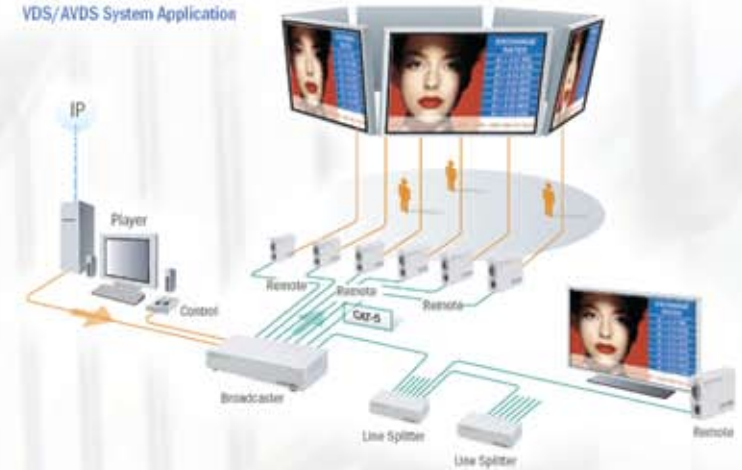

Minicom Cat5 Audio/Video Display System

Broadcast high-resolution computer video and audio over Cat5 cable to multiple display stations in real time

Minicom's AVDS system provides a robust, versatile Cat5-based solution. Perfect for long-distance applications based on long runs of inexpensive Cat5 cable, this system can deliver a more impactful message by distributing audio content along with a video signal. Many displays – up to hundreds – can be accommodated and the system can be easily expanded at any time with optional line splitters.

Item#	Description	MSRP
29097	Minicom Cat5 Audio/Video Display Broadcaster	$344.99
29669	Minicom Cat5 Audio/Video Display Line Splitter	$244.99
29098	Minicom Cat5 Audio/Video Display Remote	$139.99

VDS/AVDS System Application