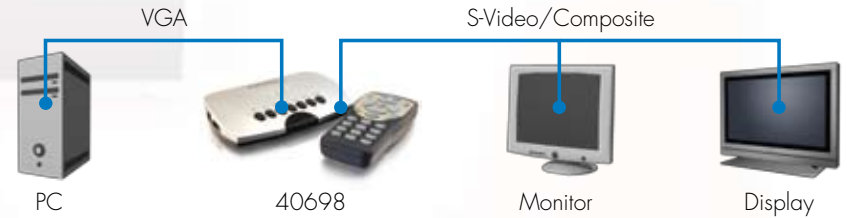

TruLink™ PC To TV Converter

Convert your computer's video signal to S-Video or Composite Video

The TruLink PC To TV Converter uses a state-of-the-art chipset to produce a high-quality reproduction of your computer's video output on any TV or monitor utilizing standard S-Video or Composite Video inputs. The converter accepts 640 x 480 (VGA), 800 x 600 (SVGA), and 1024 x 768 (XGA) video signals from a PC and converts them to NTSC or PAL signals that can be displayed on any standard TV or monitor. Simple to install, this converter is ideal for viewing slide presentations, browsing the web, PC gaming, and viewing pictures or movies that are stored on your PC, streamed from over the internet, or played through the computer's DVD player. The unit supports NTSC/NTSC-J/PAL systems with S-Video and Composite Video output. A full-function remote allows users to Zoom IN/OUT, adjust vertical, adjust horizontal, flickering filter, color bars, and power.

Item#	Description	MSRP
40698	TruLink PC To TV Converter	$129.99

Item #40698

For a complete list of connectivity options see pages 18-20.