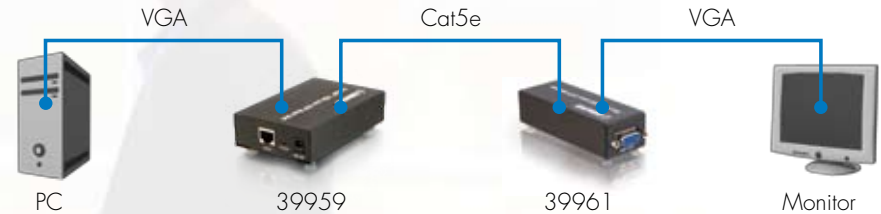

The TruLink VGA Over Cat5e Video Extension System (VES) is a robust hardware solution that extends VGA signals up to 300 meters (1000ft) over a standard Cat5E unshielded twisted pair (UTP) cable and provides signal distribution for up to four displays. The TruLink VES is ideal for applications where VGA-equipped displays need to be placed away from the computer and for environments where multiple displays driven from a common source signal are required. Digital signage environments in schools, retail stores, houses of worship, boardrooms, and public facilities will all benefit from the power of the TruLink VES system. Simple to install and simple to use, the TruLink VES provides powerful features and flexibility without complexity. The TruLink VES consists of two basic components: a Transmitter Base Unit and a Receiver Remote Unit. The transmitter attaches to the computer via a standard VGA cable and offers a HD15 VGA port for local monitor attachment. The Receiver attaches directly to the remote monitor(s) and to the transmitter via standard Cat5e or Cat5e UTP wire.

Item#	Description	MSRP
39959	TruLink 1-Port VGA Over Cat5E Base Unit	$119.99
39960	TruLink 4-Port VGA Over Cat5E Base Unit	$209.99
39961	TruLink VGA over Cat5E Remote Unit	$179.99
29572	TruLink Wireless USB To VGA Adapter Kit	$239.99
39975	TruLink DVI Over Cat5 Extenders	$349.99

Item #39960

For a complete list of connectivity options see pages 18-20.