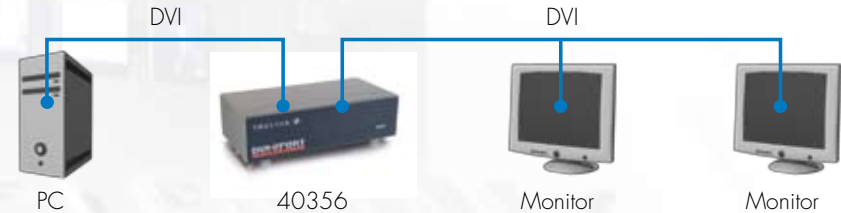

TruLink™ DVI-D Splitter

Amplifies and duplicates a DVI signal from one computer to multiple destinations

The TruLink 2-Port DVI-D Splitter enables two DVI-D displays (monitors, HDTV, LCD, PDP) to be driven by a single digital DVI source (PC, DVD player, satellite receiver) with no loss of signal. It has a built-in selector switch which allows you to power on/off each monitor separately giving you control over the connected displays. You can also daisy chain splitters to expand the number of supported displays. Splitters available with or without HDCP support.

Item#	Description	MSRP
40356	TruLink DVI-D Splitter w/ HDCP	$219.99

Item #40356

For a complete list of connectivity options see pages 18-20.